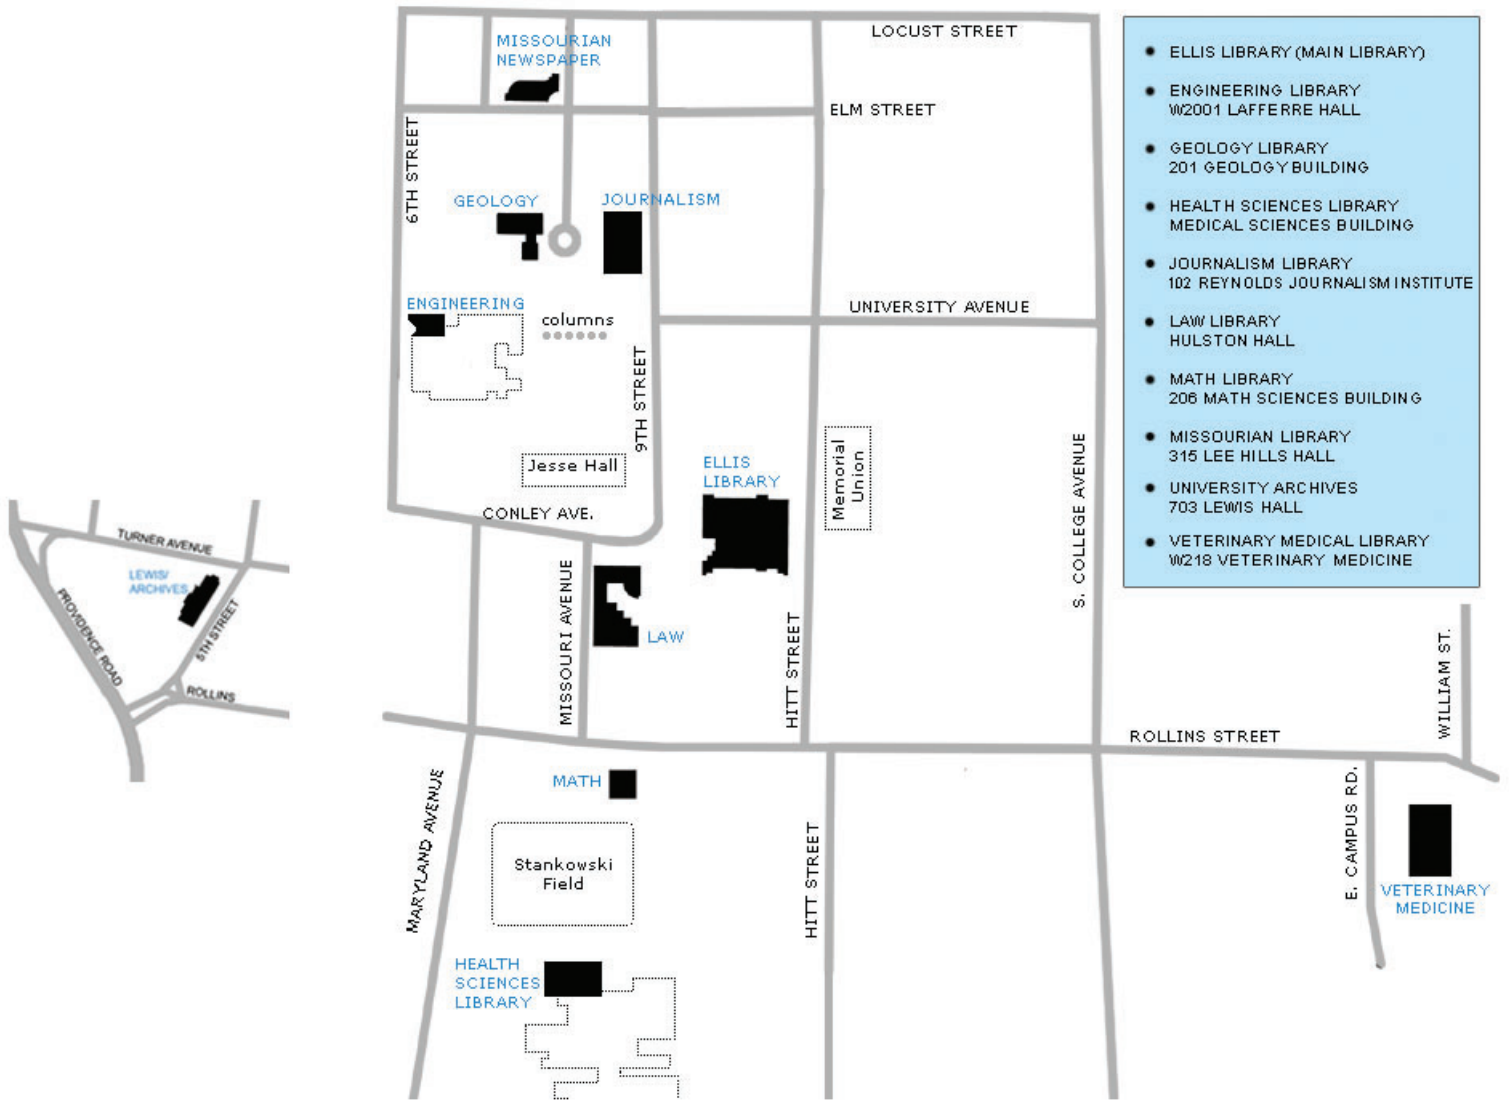

# Map of the MU Libraries

- ELLIS LIBRARY (MAIN LIBRARY)
- ENGINEERING LIBRARY  
W2001 LAFFERRE HALL
- GEOLOGY LIBRARY  
201 GEOLOGY BUILDING
- HEALTH SCIENCES LIBRARY  
MEDICAL SCIENCES BUILDING
- JOURNALISM LIBRARY  
102 REYNOLDS JOURNALISM INSTITUTE
- LAW LIBRARY  
HULSTON HALL
- MATH LIBRARY  
206 MATH SCIENCES BUILDING
- MISSOURIAN LIBRARY  
315 LEE HILLS HALL
- UNIVERSITY ARCHIVES  
703 LEWIS HALL
- VETERINARY MEDICAL LIBRARY  
W218 VETERINARY MEDICINE